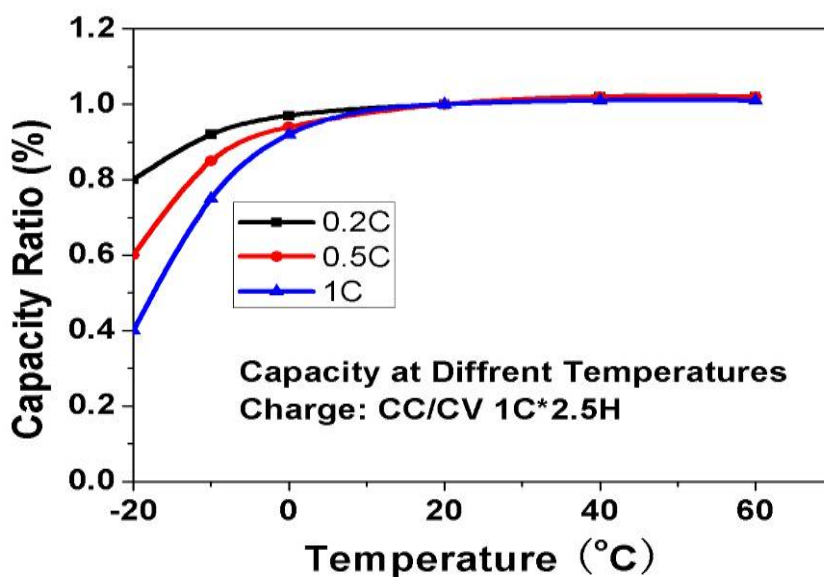

广州基安彼电池有限公司

Guangzhou Markyn Battery CO., LTD

广东省广州市番禺区新造镇曾边村海景路6号2栋502

Block2, Haijin Road6, Markyns Industrial Zone, XinZao Town, Panyu District, Guangzhou City, P.R.C.

TEL:020-84720852 FAX:020-84720936 www.gmbattery.com

Temperature Performance 温度性能

(Capacity % VS various temperature @ 1C Rate Charge)

Life Cycle Performance 循环寿命性能

(C/3 Charge and discharge @ 20 °C)