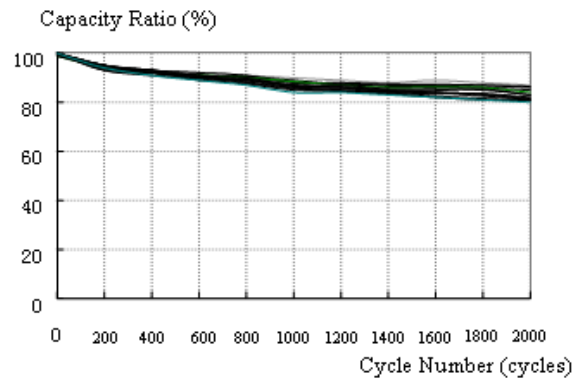

Cell Specifications 电池参数

Overview 总览

Discharge Performance @ 20 °C 放电性能

广州基安彼电池有限公司

Guangzhou Markyn Battery CO., LTD

广东省广州市番禺区新造镇曾边村海景路6号2栋502

Block2, Haijin Road6, Markyns Industrial Zone, XinZao Town, Panyu District, Guangzhou City, P.R.C.