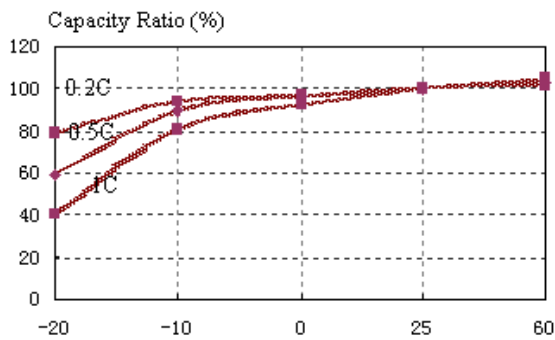

Cell Specifications 电池参数

Overview 总览

Discharge Performance @ 20 °C 放电性能

广州基安彼电池有限公司

Guangzhou Markyn Battery CO., LTD

广东省广州市番禺区新造镇曾边村海景路6号2栋502

Block2, Haijin Road6, Markyns Industrial Zone, XinZao Town, Panyu District, Guangzhou City, P.R.C.