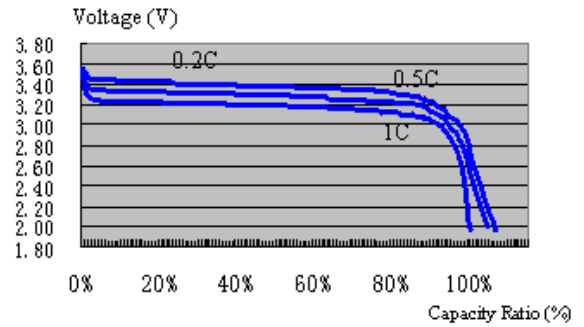

Cell Specifications 电池参数

Overview 总览

Discharge Performance @ 20 °C 放电性能

广州基安彼电池有限公司

Guangzhou Markyn Battery CO., LTD

广东省广州市番禺区新造镇曾边村海景路6号2栋502

Block2, Haijin Road6, Markyns Industrial Zone, XinZao Town, Panyu District, Guangzhou City, P.R.C.