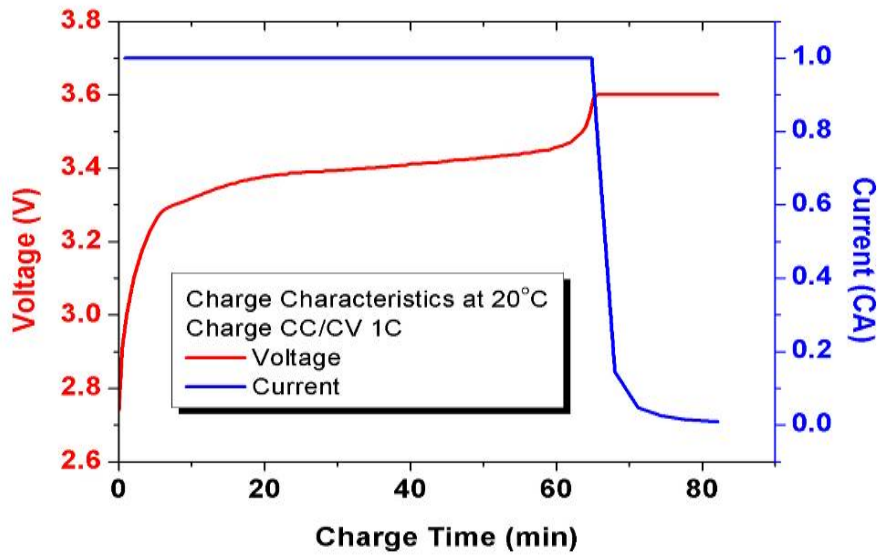

广州基安彼电池有限公司

Guangzhou Markyn Battery CO., LTD

广东省广州市番禺区新造镇曾边村海景路6号2栋502

Block2, Haijin Road6, Markyns Industrial Zone, XinZao Town, Panyu District, Guangzhou City, P.R.C.

TEL:020-84720852 FAX:020-84720936 www.gmbattery.com

Charge Performance @ 20 °C, 1C 充电性能