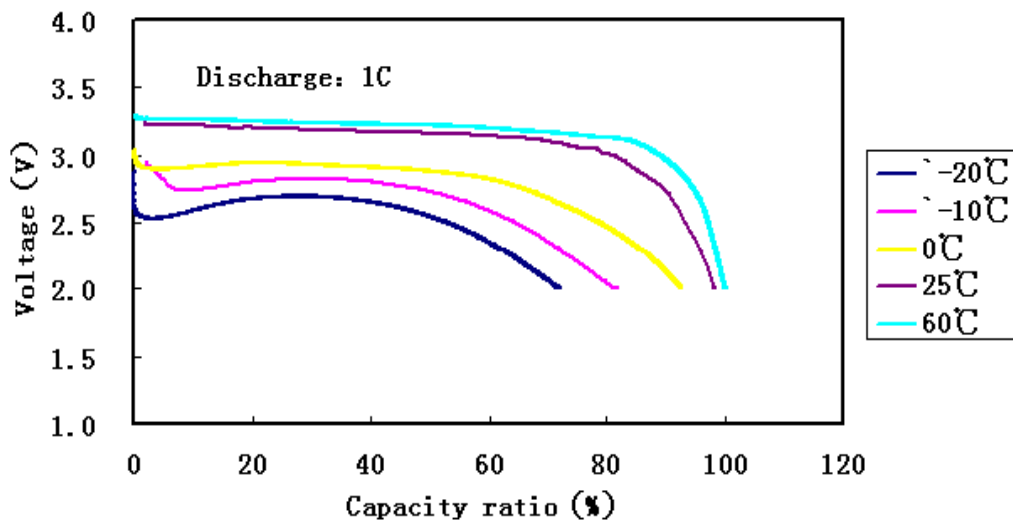

Temperature Performance 温度性能

(Capacity % VS various temperature @ 1C Rate Discharge)