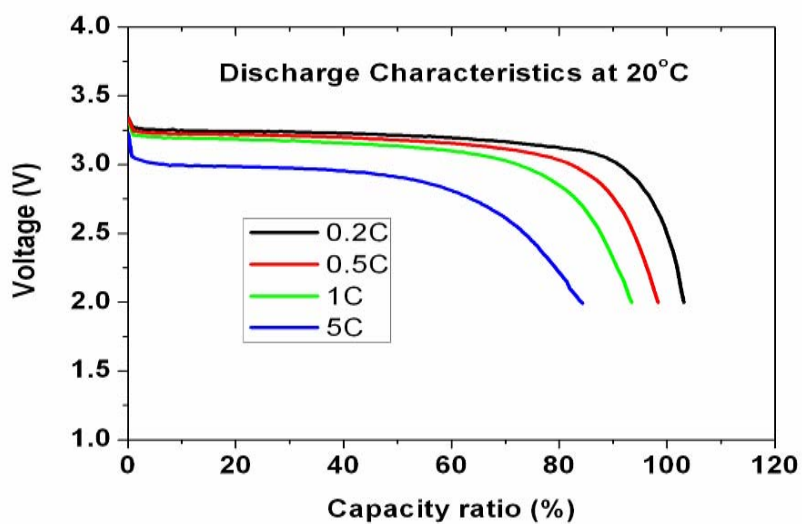

广州基安彼电池有限公司

Guangzhou Markyn Battery CO., LTD

广东省广州市番禺区新造镇曾边村海景路6号2栋502

Block2, Haijin Road6, Markyns Industrial Zone, XinZao Town, Panyu District, Guangzhou City, P.R.C.

TEL:020-84720852 FAX:020-84720936 www.gmbattery.com