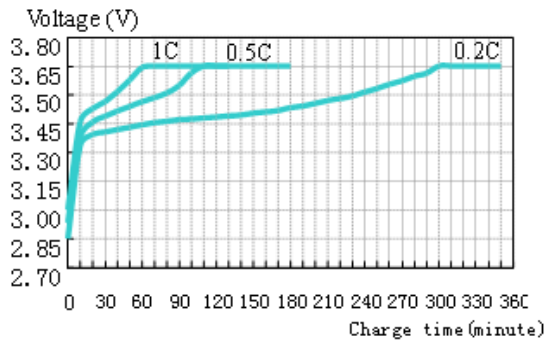

广州基安彼电池有限公司

Guangzhou Markyn Battery CO., LTD

广东省广州市番禺区新造镇曾边村海景路6号2栋502

Block2, Haijin Road6, Markyns Industrial Zone, XinZao Town, Panyu District, Guangzhou City, P.R.C.

TEL:020-84720852 FAX:020-84720936 www.gmbattery.com

Cell Specifications 电池参数

Overview 总览

Discharge Performance @ 20 °C 放电性能