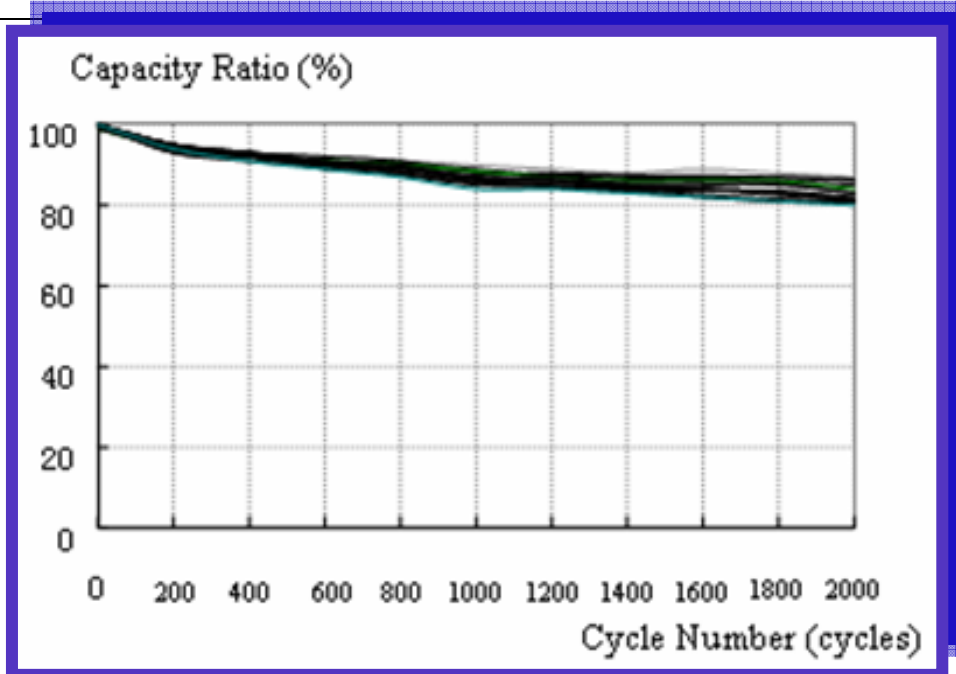

广州基安彼电池有限公司

Guangzhou Markyn Battery CO., LTD

广东省广州市番禺区新造镇曾边村海景路6号2栋502

Block2, Haijin Road6, Markyns Industrial Zone, XinZao Town, Panyu District, Guangzhou City, P.R.C.

TEL:020-84720852 FAX:020-84720936 www.gmbattery.com